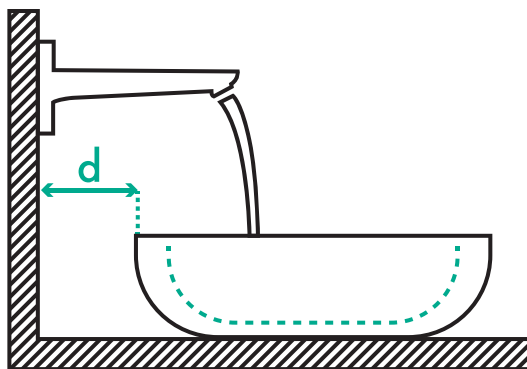

Note on assembly

In the following illustrations, you will find important information to keep in mind when installing your hansgrohe faucet on your favorite sink. The letters in the graphics indicate the relevant points for measurement. The dimensions in the tables indicate the corresponding distances between the faucet and the washbasin.

If you have some flexibility in the position of the faucet, please consider these dimensions for a professional installation.

When taking measurements, please note:

If you are incorporating a build-in sink or a sink above the counter, use the outer edge of the sink as a reference point. If, on the other hand, you are incorporating a sink under the counter, use the inner edge of the basin as a reference point.