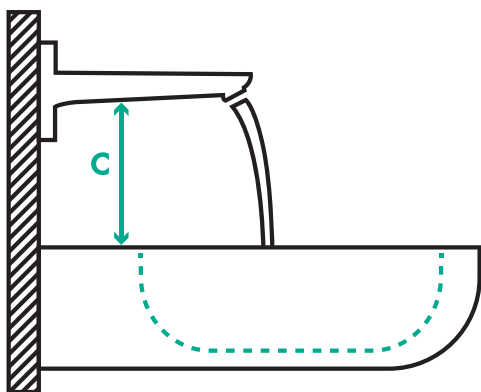

Note on assembly

In the following illustrations, you will find important information to keep in mind when installing your hansgrohe faucet on your favorite sink. The letters in the graphics indicate the relevant points for measurement. The dimensions in the tables indicate the corresponding distances between the faucet and the washbasin.

If you have some flexibility in the position of the faucet, please consider these dimensions for a professional installation.

When taking measurements, please note:

If you are incorporating a build-in sink or a sink above the counter, use the outer edge of the sink as a reference point. If, on the other hand, you are incorporating a sink under the counter, use the inner edge of the basin as a reference point.