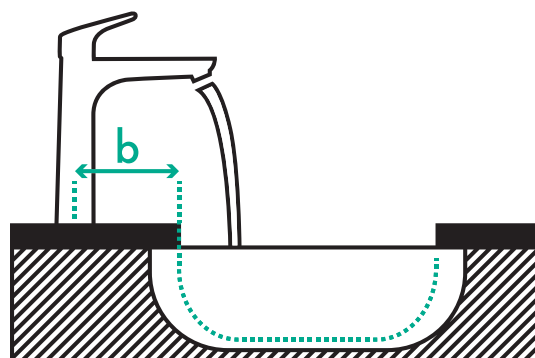

Note on assembly

In the following illustrations, you will find important information to keep in mind when installing your hansgrohe faucet on your favorite sink. The letters in the graphics indicate the relevant points for measurement. The dimensions in the tables indicate the corresponding distances between the faucet and the washbasin.

If you have some flexibility in the position of the faucet, please consider these dimensions for a professional installation.

When taking measurements, please note:

If you are incorporating a build-in sink or a sink above the counter, use the outer edge of the sink as a reference point. If, on the other hand, you are incorporating a sink under the counter, use the inner edge of the basin as a reference point.