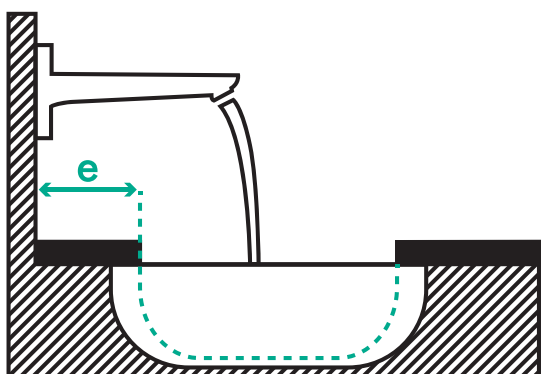

Note on assembly

In the following illustrations, you will find important information to keep in mind when installing your hansgrohe faucet on your favorite sink. The letters in the graphics indicate the relevant points for measurement. The dimensions in the tables indicate the corresponding distances between the faucet and the washbasin.

If you have some flexibility in the position of the faucet, please consider these dimensions for a professional installation.

When taking measurements, please note:

If you are incorporating a build-in sink or a sink above the counter, use the outer edge of the sink as a reference point. If, on the other hand, you are incorporating a sink under the counter, use the inner edge of the basin as a reference point.